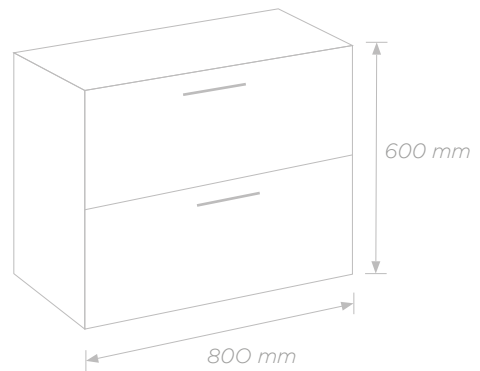

CRYSTAL WHITE
BX-3403 S16 HG

*Bathroom Furniture
with suspended two drawers
With 2 legs of 25 front
White smooth mirror of 800x700
And porcelanico extra floor*