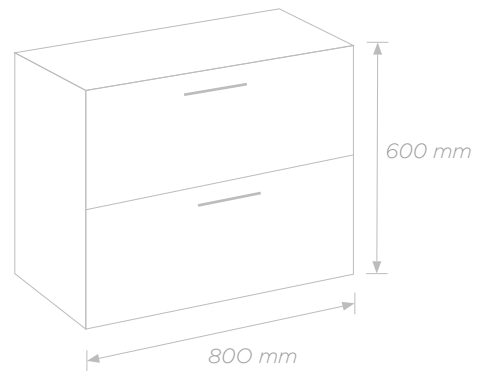

MAKASER SERIES
BX-3402 S16 HM

*Bathroom Furniture
with suspended two drawers
With 2 legs of 25 front
White smooth mirror of 800x700
And porcelanico extra floor*