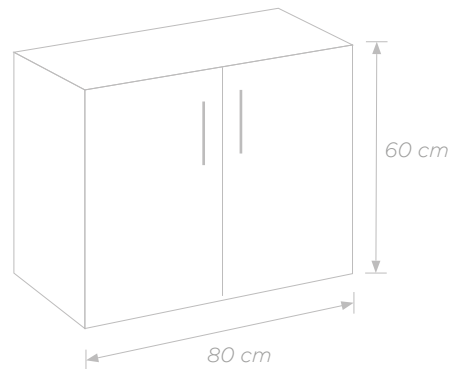

ARENA SERIES

BX-3401 S16 VM

*Bathroom Furniture
with suspended two doors
With 2 legs of 25 front
White smooth mirror of 800x700
And porcelanico extra floor*