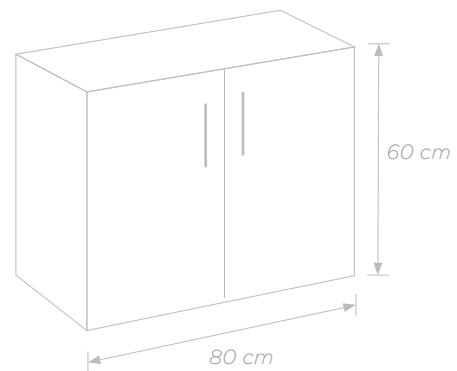

*Bathroom Furniture  
with suspended two drawers  
With 2 legs of 25 front  
White smooth mirror of 800x700  
And porcelanico extra floor*

**MAKASER SERIES**  
BX-3402 S16 VM

*Bathroom Furniture  
with suspended two doors  
With 2 legs of 25 front  
White smooth mirror of 800x700  
And porcelanico extra floor*