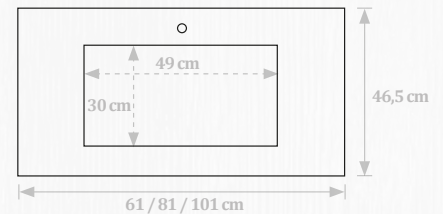

Main Features

Design

The purity of a minimalistic contemporary design, but with a slightly softer, refined, feminine touch for a warmer and more comfortable atmosphere.

Optimal functionality and storage

solutions to enhance superior com usage = push & pull system for furniture

Soft Closing

Doors and drawers are equipped with a slowing device for slow and silent closing.

Quality and Durability

Only the highest quality environmentally-friendly materials are used to construct our furniture. Each component is multiple-tested during fabrication to ensure its solidity, resistance and durability.

Easy Installation

Simple, quick and convenient, all our furniture comes preassembled. No adaptation is required for the installation of ceramics or fittings.

Drop-in Basin ↗