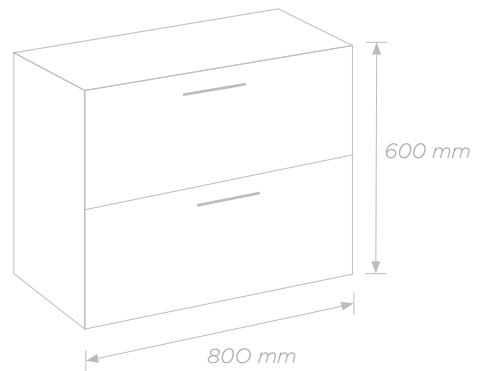

# Transform Your Bathroom

Arena - Drawer	04
Arena - Door	06
Makasar - Drawer	08
Makasar - Door	10
Crystal White - Drawer	12
Crystal White - Door	14

**ARENA SERIES**

BX-3401 S16 HM

*Bathroom Furniture  
with suspended two drawers  
With 2 legs of 25 front  
White smooth mirror of 800x700  
And porcelanico extra floor*